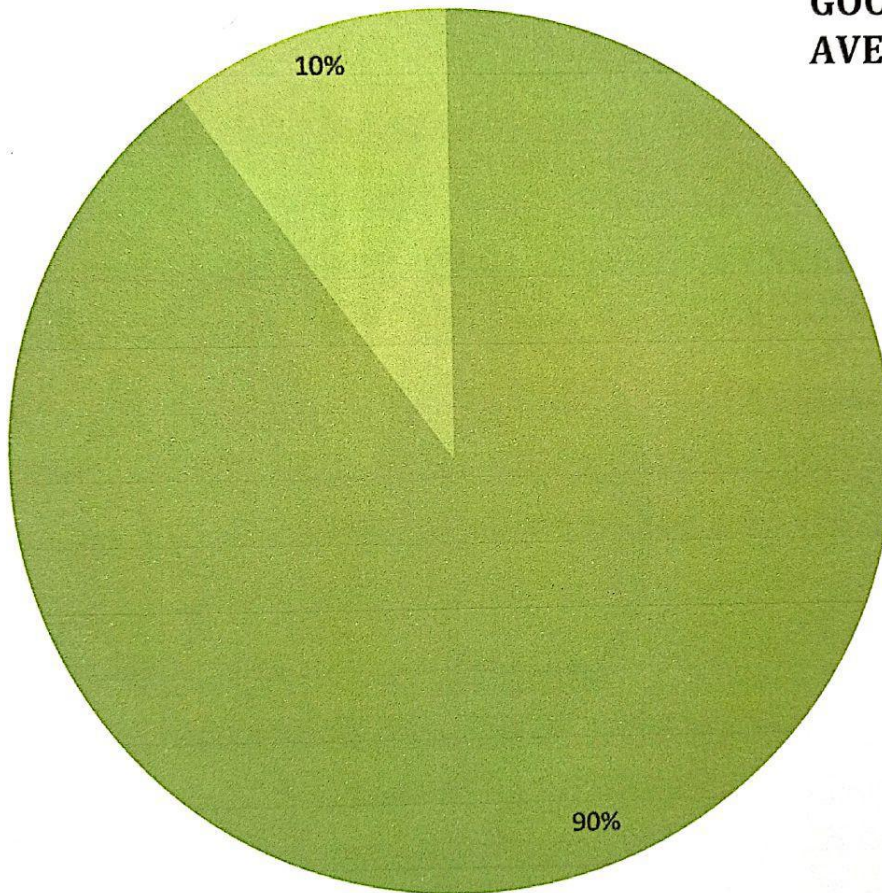

Q.No.2. Do you feel the Institution meets overall expectation of the students?

Q. NO 2

■ 1 ■ 2 ■ 3 ■ 4

EXCELLENT: 45
VERY GOOD: 5
GOOD: NIL
AVERAGE: NIL

Principal
Maratha Mandal's
Arts & Commerce College
Khanapur - 591302 Dist. Belgaum