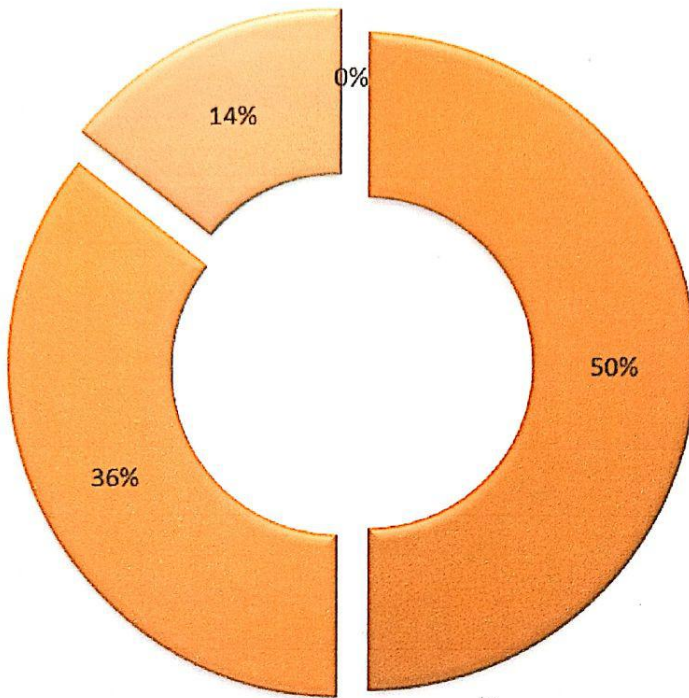

Q. No 4 Ability to integrate across the course / draw upon other courses/ use of ICT in Teaching.

Q. No. 4

■ 1 ■ 2 ■ 3 ■ 4

Excellent: 50
Very Good: 36
Good: 14
Average: NIL

Principal
Maratha Mandal's
Arts & Commerce College
Khanapur-59-302 Dist. Belgum