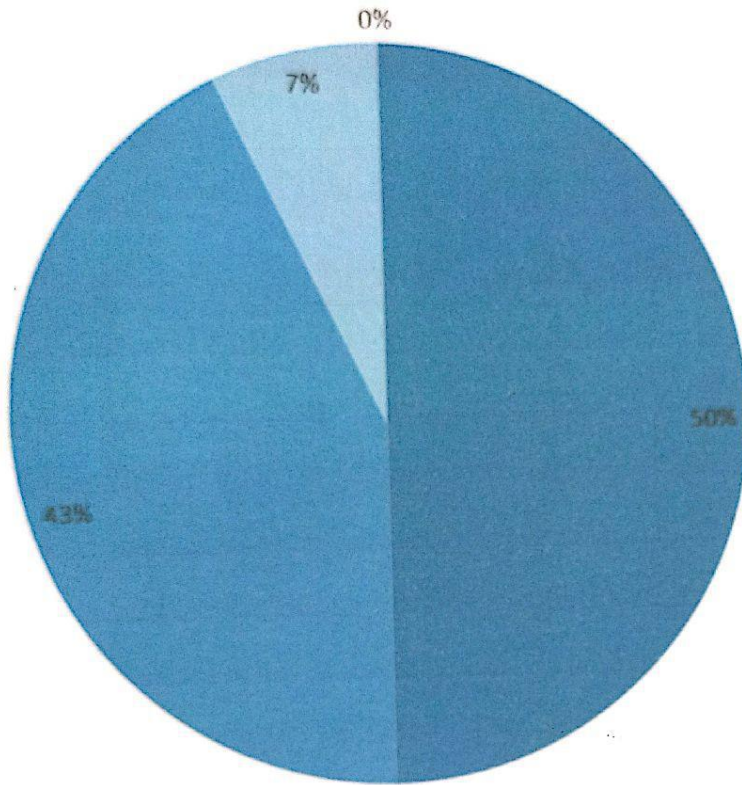

■ 1 ■ 2 ■ 3 ■ 4

  
Principal  
Maratha Mandal's  
Arts & Commerce College  
Khanapur-591302 Dist. Belgaum

Q. No 10 Overall rating.

Q. No. 10

Excellent: 50  
Very Good: 43  
Good: 7  
Average: NIL

■ 1 ■ 2 ■ 3 ■ 4