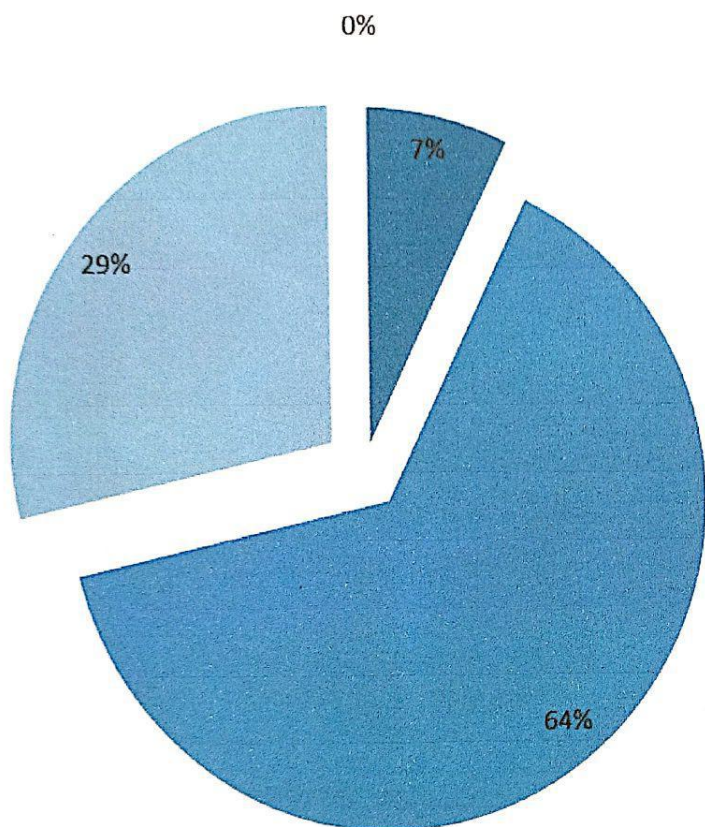

Q. No 3 Ability of integrate course material with Environment/ other issues to provide Broader perspective/ content clarity.

Q. No. 3

Excellent: 7
Very Good: 64
Good: 29
Average: NIL

■ 1 ■ 2 ■ 3 ■ 4

Principal
Maratha Mandal's
Arts & Commerce College
Khanapur-591302 Dist. Belgum