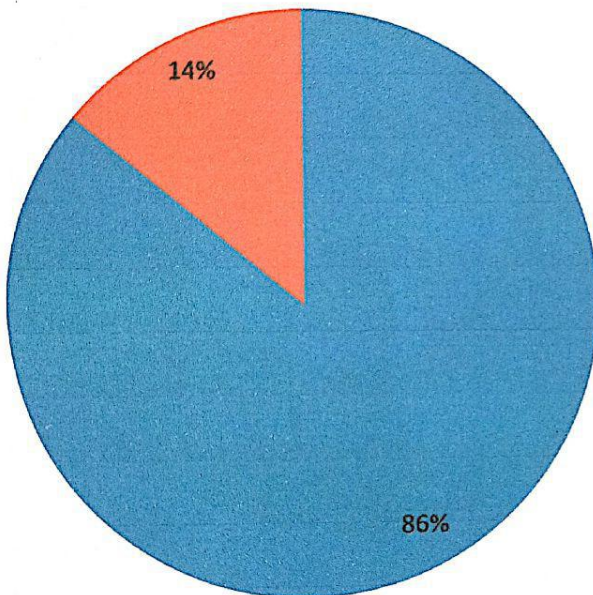

# Alumni Feedback Analysis

2022-23

Q.1 How do you rate the courses offered in Institution in relation to the expectation of the companies?

Q. NO 1

■ 1 ■ 2 ■ 3 ■ 4 ■ 5

**EXCELLENT: 86**  
**VERY GOOD: 14**  
**GOOD: NIL**  
**AVERAGE: NIL**