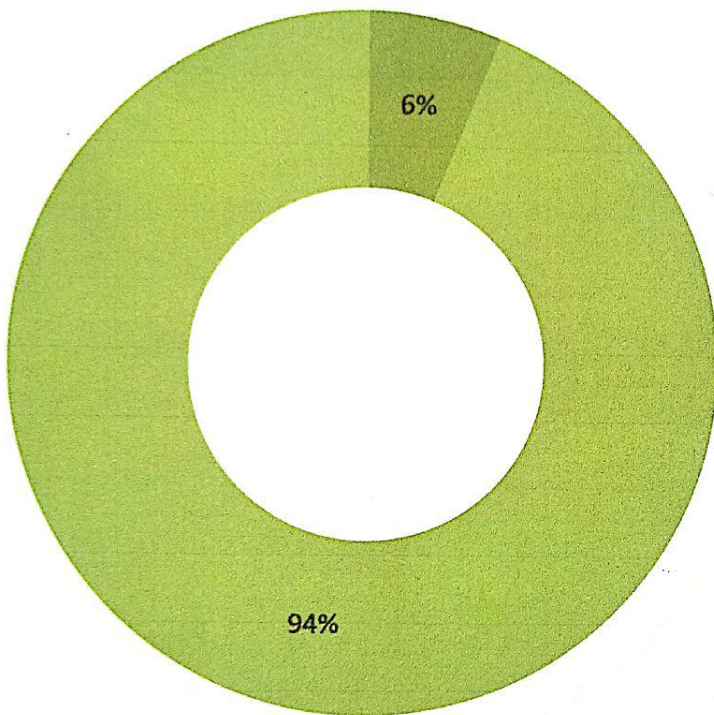

**Principal,**  
**Murugan Shanmugas**  
**Arts & Commerce College,**  
**Khanapur 501302 Dist Belgaum**

Q.2 How do you rate the overall qualities of teaching learning was good?

Q. NO 2

■ 1 ■ 2 ■ 3 ■ 4

**EXCELLENT: 6**  
**VERY GOOD: 94**  
**GOOD: NIL**  
**AVERAGE: NIL**