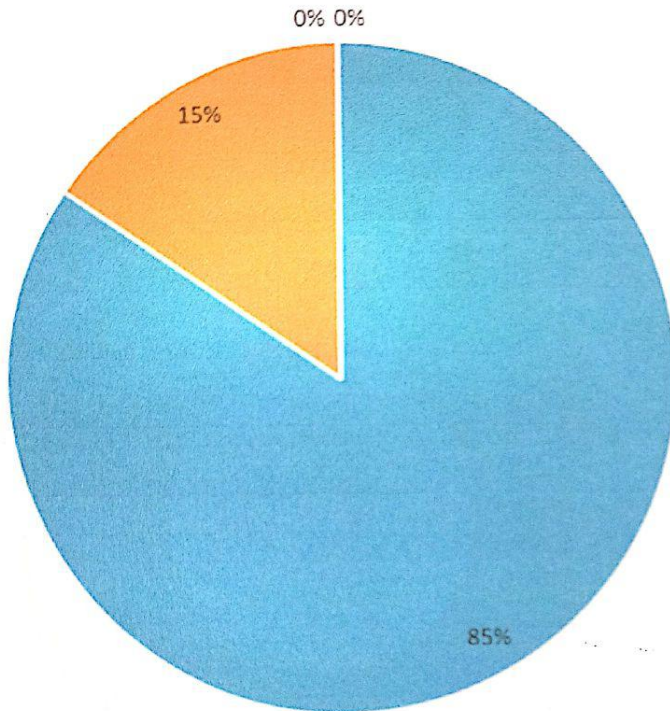

TEACHERS FEEDBACK ANALYSIS

2022-23

Q. No 1 Communication skills, depth of subject knowledge of teacher.

Q.NO 1

■ 1 ■ 2 ■ 3 ■ 4

EXCELLENT: 85
VERY GOOD: 15
GOOD: NIL
AVERAGE: NIL

Principal
Maratha Mandal's
Arts & Commerce College
Khanapur - 507302 Dist. Belgaum