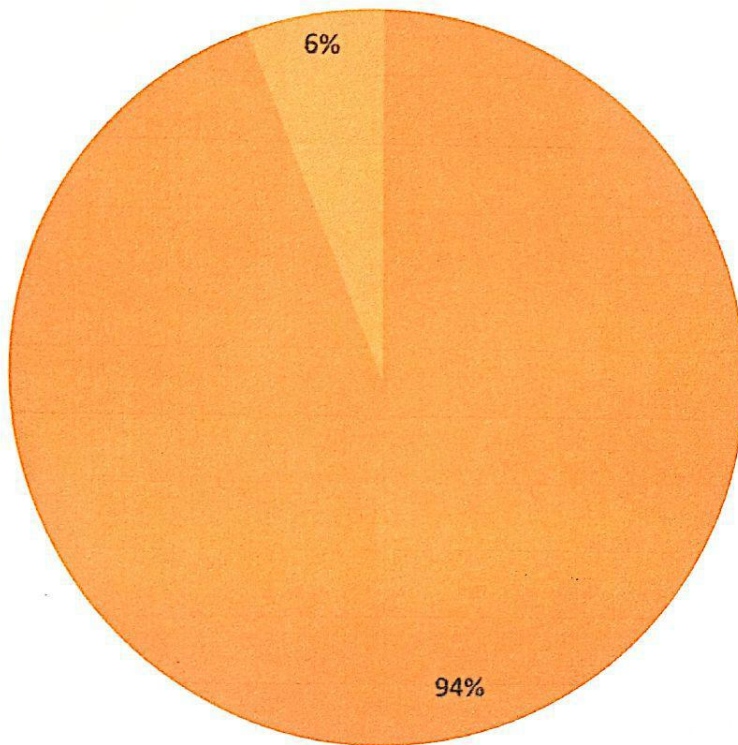

Q. 8 How well the placement cell is active to place the students in good jobs?

Q. NO 8

1 2 3 4

EXCELLENT: 94
VERY GOOD: 6
GOOD: NIL
AVERAGE: NIL

Principal
Maratha Mandal's
Arts & Commerce College
Khanapur: 58th 302 Dist. Belgaum