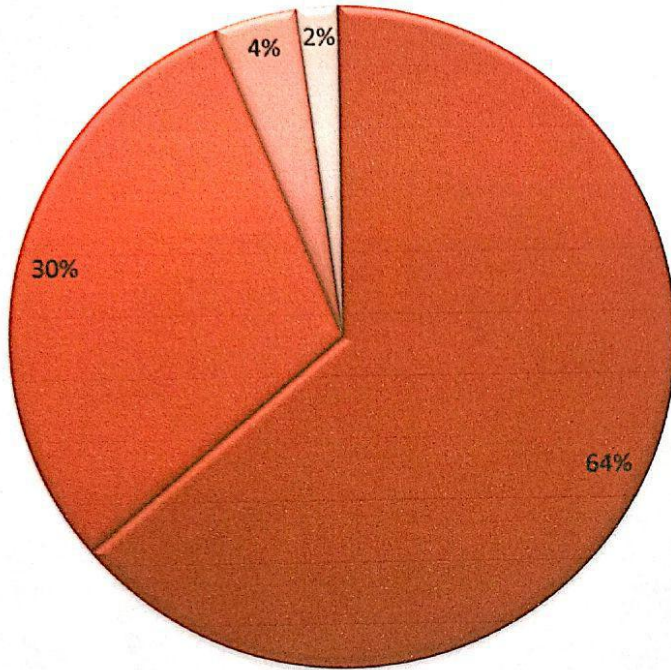

Q. No. 3 How well Qualified are the Teachers?

Q. NO 3

■ 1 ■ 2 ■ 3 ■ 4

EXCELLENT: 64
VERY GOOD: 30
GOOD: 4
AVERAGE: 2

Principal
Maratha Mandar's
Arts & Commerce College
Khanapur - 50°302 Dist. Belgaum