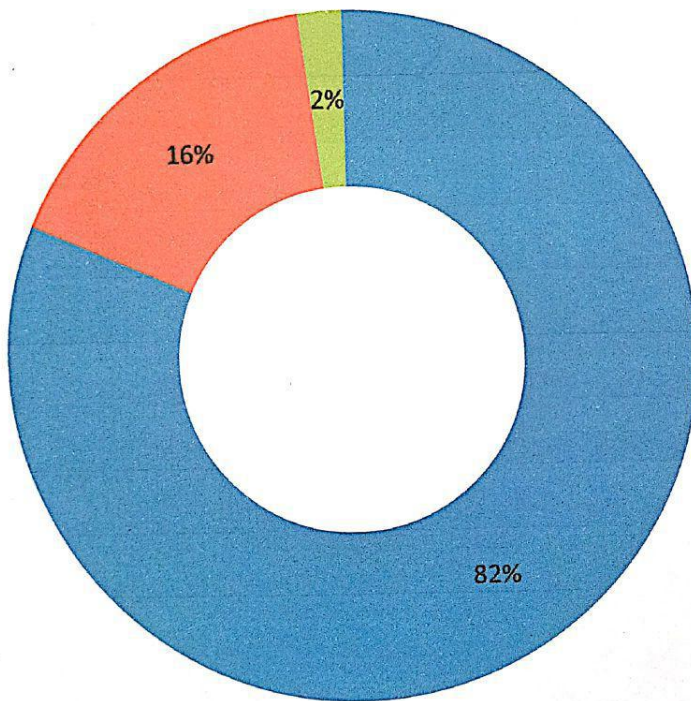

EMPLOYERS FEEDBACK ANALYSIS

2022-23

Q. No1. How do you rate the Infrastructure facilities of the institution?

Q. NO 1

■ 1 ■ 2 ■ 3 ■ 4

EXCELLENT: 40
VERY GOOD: 8
GOOD: 1
AVERAGE: NIL

Principal
Maratha Mandal's
Arts & Commerce College
Kharadi, 501302 Dist. Solapur