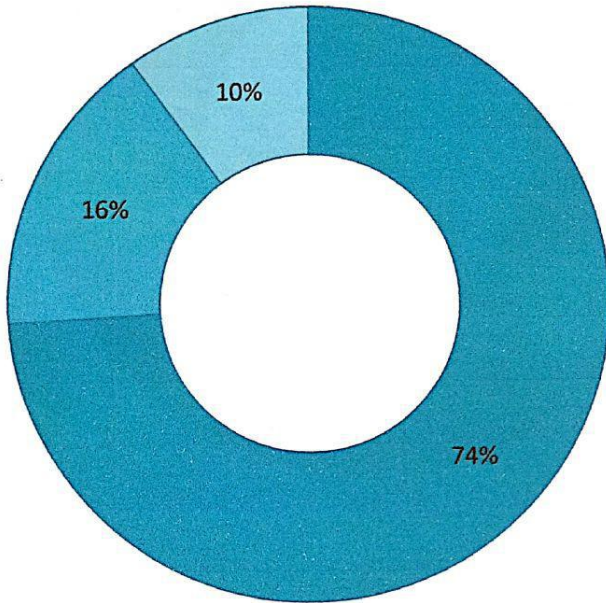

STUDENTS FEEDBACK ANALYSIS

2022-23

Q. No 1: How fair is the Internal Evaluation process by the teachers?

Q. No 1

EXCELLENT: 74
VERY GOOD: 16
GOOD: 20
AVERAGE: NIL

■ 1 ■ 2 ■ 3 ■ 4

Principal
Maratha Mandal's
Arts & Commerce College
Khanapur - 591302 Dist. Belgaum