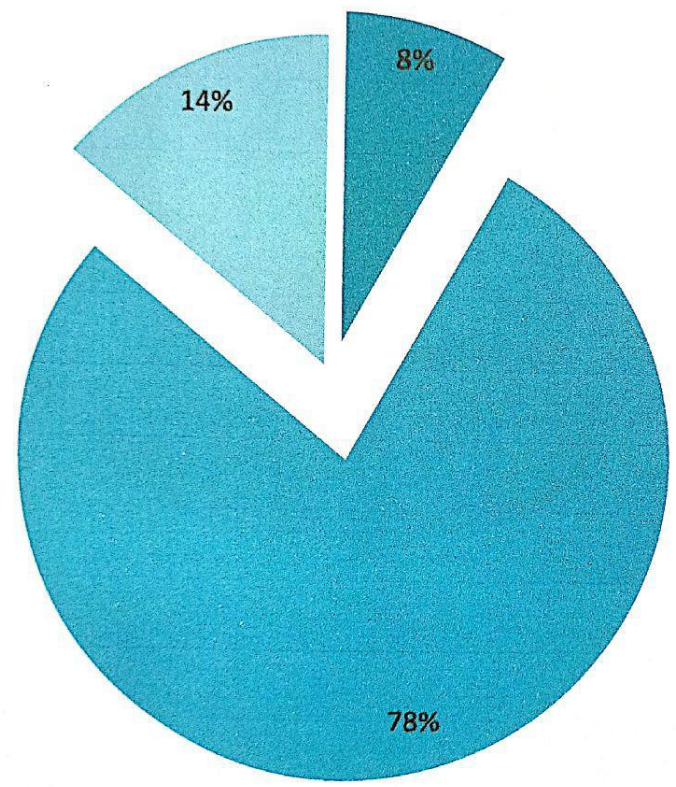

Q. 4 How do you rate the interest of the institution undertaking field work, study tour, training camps etc.?

Q. NO 4

■ 1 ■ 2 ■ 3 ■ 4

EXCELLENT: 8  
VERY GOOD: 78  
GOOD: 14  
AVERAGE: NIL

  
Principal  
Maratha Mandal's  
Arts & Commerce College  
Khanapur # 59-302 Dist. Belgum