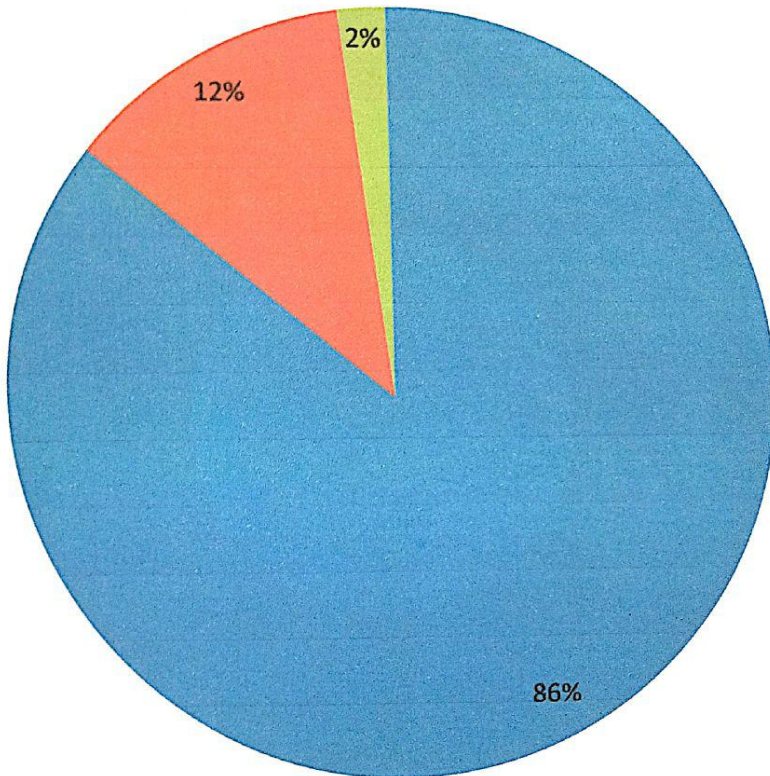

Q. No. 5. How do you feel the institution provides conducive Atmosphere for the students progress?

Q. NO 5

■ 1 ■ 2 ■ 3 ■ 4

EXCELLENT: 86
VERY GOOD: 12
GOOD: 2
AVERAGE: NIL

Principal
Maratha Mandal's
Arts & Commerce College
Khanapur-507302 Dist. Belgaon