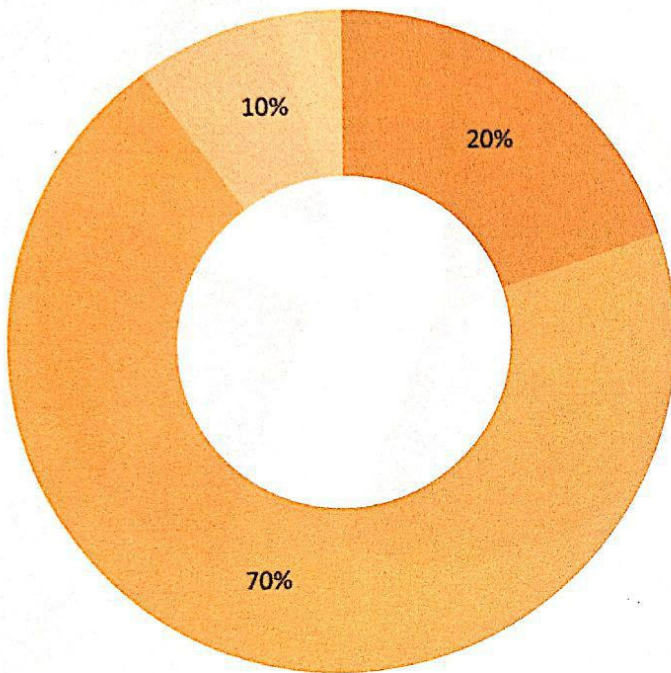

Q. No. 6 Does the institution promotes cognitive, Social and Emotional growth of the students?

Q. No 6

**EXCELLENT: 30
VERY GOOD: 70
GOOD: 10
AVERAGE: NIL**

■ 1 ■ 2 ■ 3 ■ 4

**Principal
Maratha Mandar's
Arts & Commerce College
Khanapur 507302 Dist. P.**