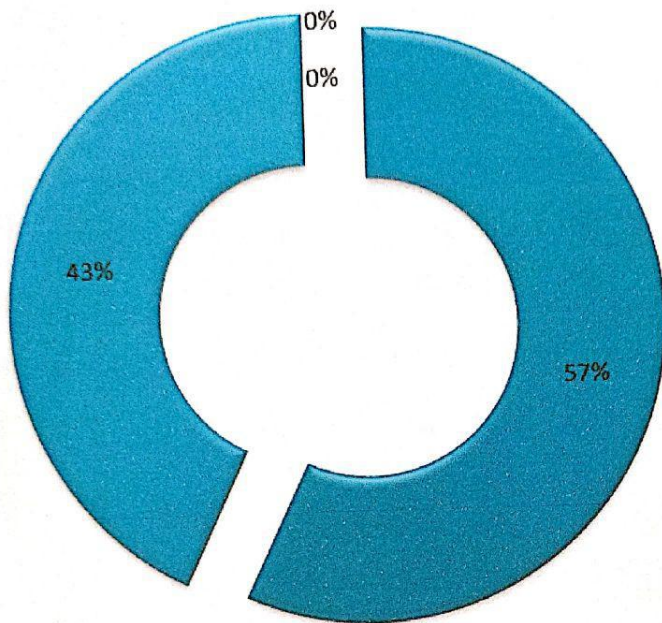

Q. No 8 Knowledge base of the teacher (as provided by you)

Q. No. 8

Excellent: 57
Very Good: 43
Good: NIL
Average: NIL

■ 1 ■ 2 ■ 3 ■ 4

Principal
Maratha Mandar's
Arts & Commerce College
Khanapur 59 302 Dist. Belgaum