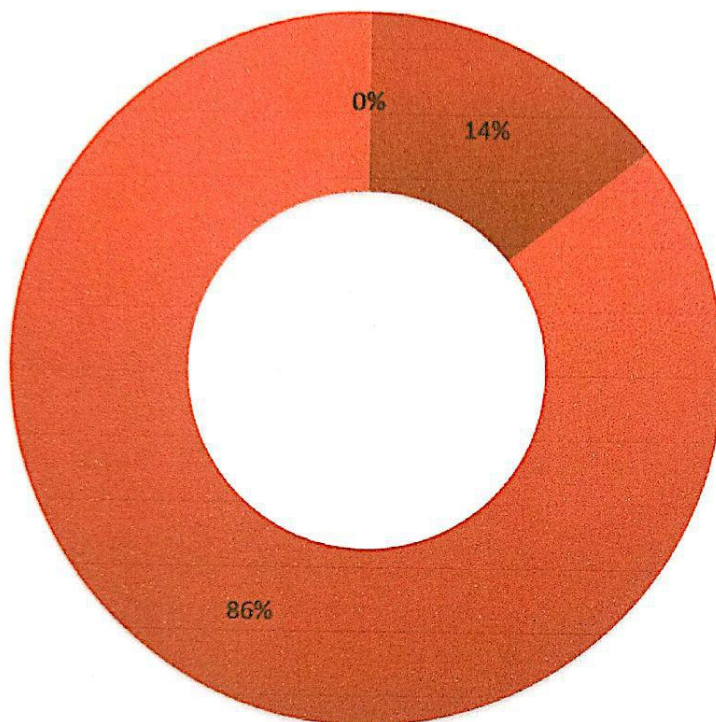

Q. No 5 Accessibility of the teacher in and out of the class. (Including availability of the teacher to motivate outside the class discussion and mentor activities)

Q. No. 5

■ 1 ■ 2 ■ 3 ■ 4

Excellent: 14
Very Good: 86
Good: NIL
Average: NIL

Principal
Maratha Mandar's
Arts & Commerce College
Khanapur - 591302 Dist. Belgum