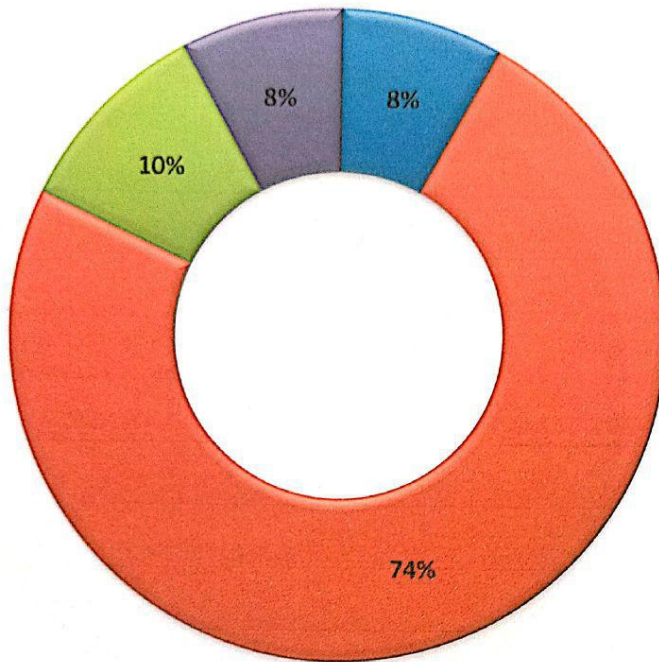

Q. No 2: How do you rate the preparedness of the teachers to the class?

Q. No. 2

EXCELLENT: 8
VERY GOOD: 74
GOOD: 10
AVERAGE: 8

■ 1 ■ 2 ■ 3 ■ 4

Principal
Maratha Mandal's
Arts & Commerce College
Khanapur 591302 Dist. Belgaum