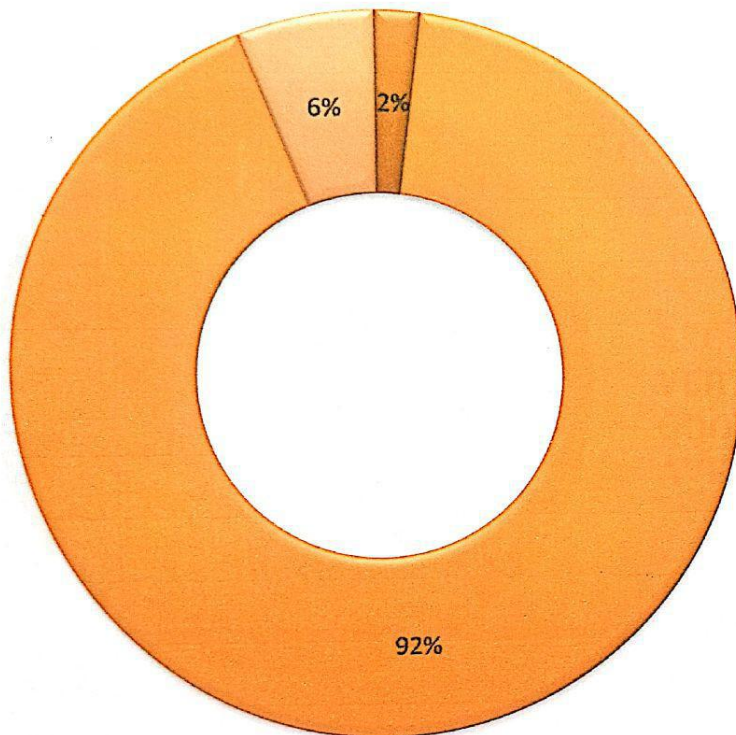

Q. No. 6. How do you rate the quality of teaching?

Q. NO 6

■ 1 ■ 2 ■ 3 ■ 4

EXCELLENT: 2
VERY GOOD: 92
GOOD: 6
AVERAGE: NIL

Principal
Maratha Mandal's
Arts & Commerce College
Khanapur - 591302 Dist. Belgaum