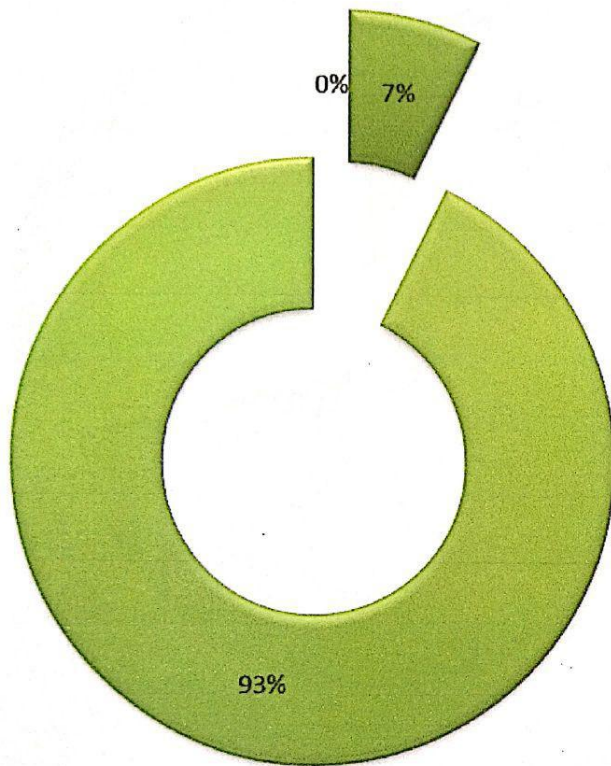

**Q. No 2 Interest generated by the teacher and attitude of the teacher.**

**Q. No. 2**

■ 1 ■ 2 ■ 3 ■ 4

**Excellent: 7**  
**Very Good: 93**  
**Good: NIL**  
**Average: NIL**

  
Principal  
Maratha Mandal's  
Arts & Commerce College  
Khanapur-591302 Dist. Belgaum