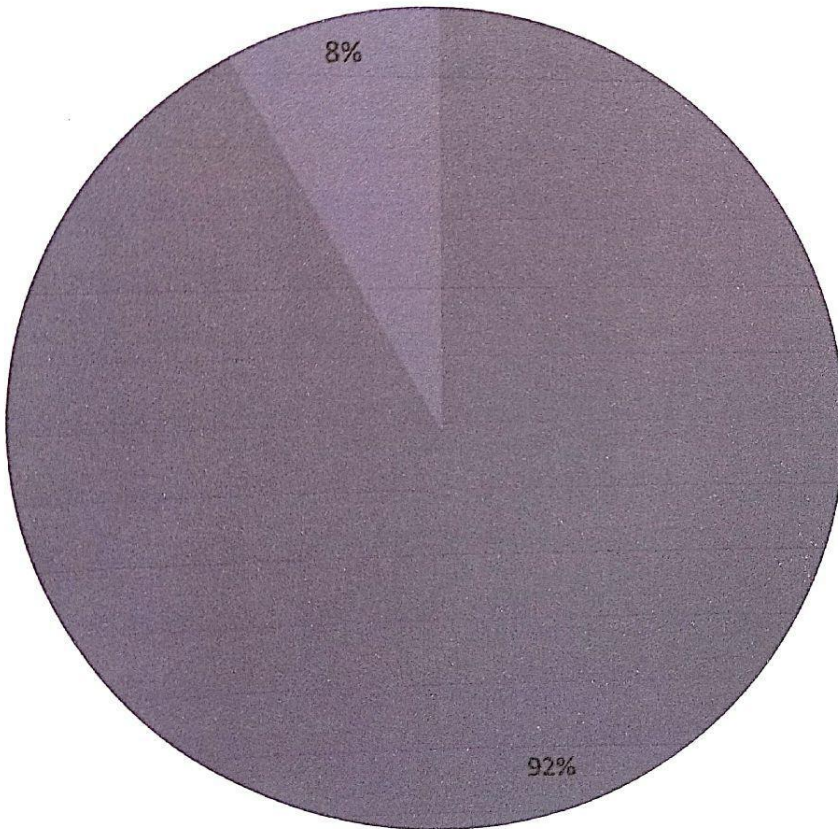

Q. 10 Do you feel the ambience of the institution is good?

**Q. NO 10**

■ 1 ■ 2 ■ 3 ■ 4 ■ 5

**EXCELLENT: 92**  
**VERY GOOD: 8**  
**GOOD: NIL**  
**AVERAGE: NIL**

  
**Principal**  
**Maratha Mandar's**  
**Arts & Commerce College**  
**Khanapur: 59-302 Dist. Belgum**