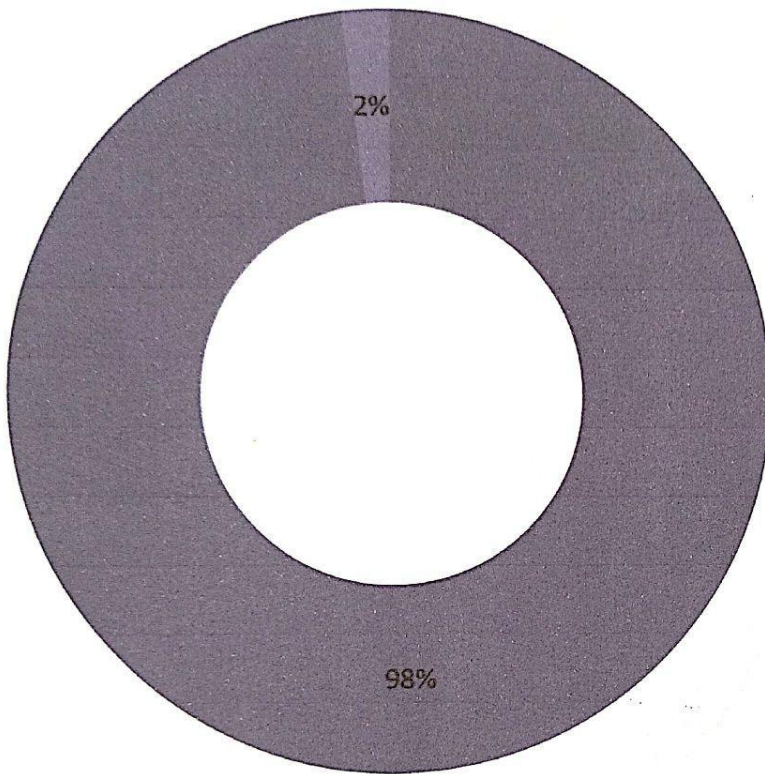

Q. 5. How well the library is equipped with learning resources?

Q. NO 5

■ 1 ■ 2 ■ 3 ■ 4

EXCELLENT: 98
VERY GOOD: 2
GOOD: NIL
AVERAGE: NIL

Principal
Maratha Mandal's
Arts & Commerce College
Khanapur-591302 Dist. Belgaum