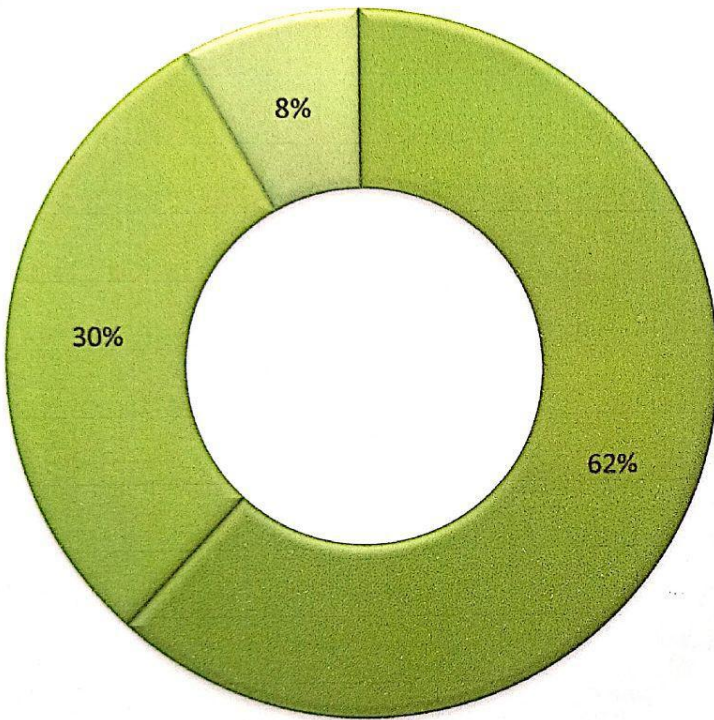

Q. No. 4. How do you rate Placement Performance of Institution?

Q.No 4

■ 1 ■ 2 ■ 3 ■ 4

EXCELLENT: 62
VERY GOOD: 30
GOOD: 8
AVERAGE: NIL

Principal
Maratha Mandar's
Arts & Commerce College
Khanapur - 501302 Dist. Belgaum