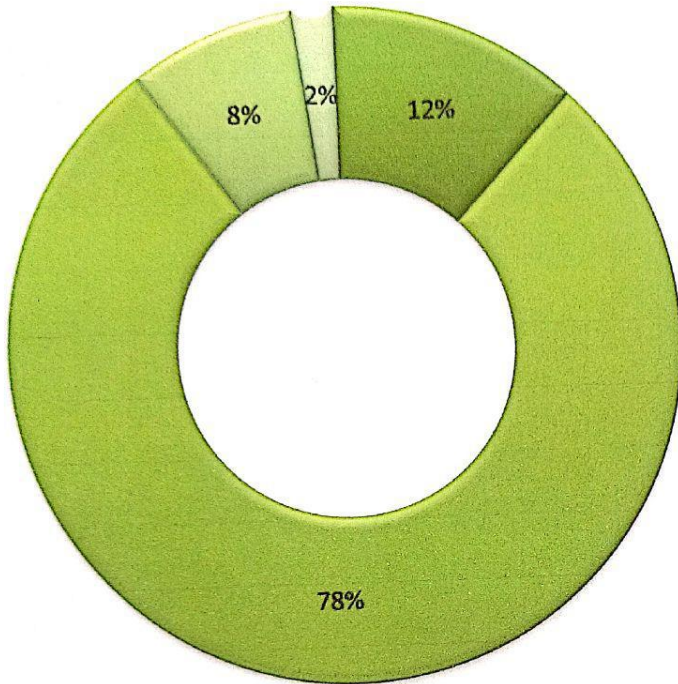

Q. No. 10 Over all rating.

Q. No. 10

EXCELLENT: 12
VERY GOOD: 78
GOOD: 8
AVERAGE: 2

■ 1 ■ 2 ■ 3 ■ 4

Principal
Maratha Mandar's
Arts & Commerce College
Khanapur - 591302 Dist. Belgaum