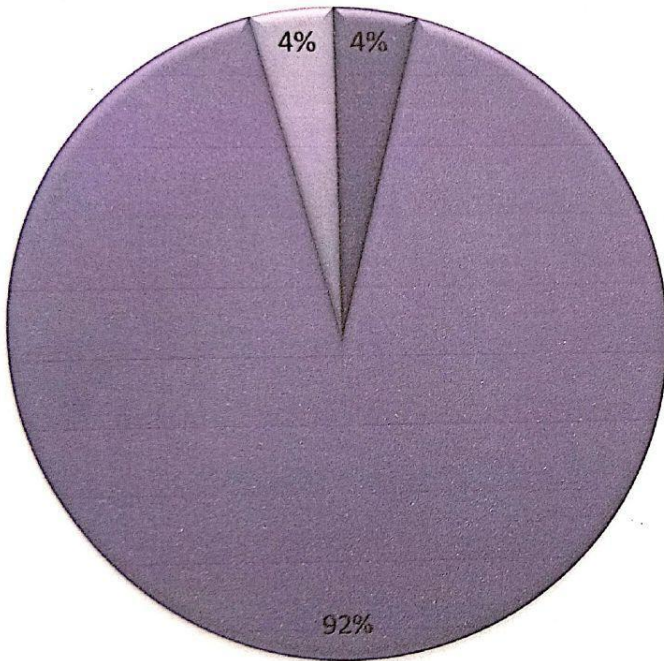

Q. No. 7. How do you feel teachers update their skills as per NEP?

Q. NO 7

■ 1 ■ 2 ■ 3 ■ 4

EXCELLENT: 4
VERY GOOD: 92
GOOD: 4
AVERAGE: NIL

Principal
Maratha Mandal's
Arts & Commerce College
Khanapur 591302 Dist. Belgaum