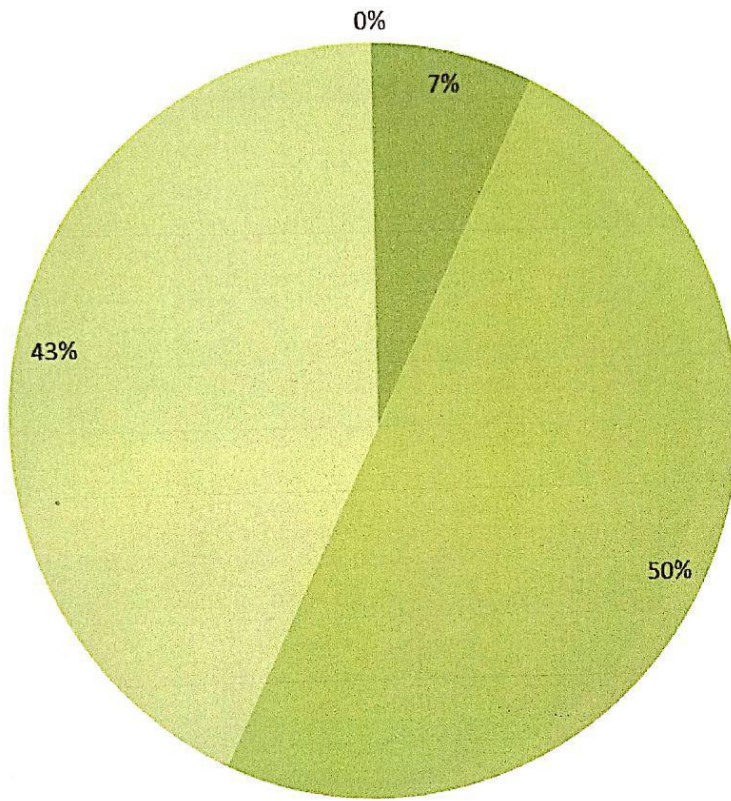

Q. No 9 Sincerity/ Punctuality/ Commitment of teacher.

Q. No. 9

Excellent: 7
Very Good: 50
Good: 43
Average: NIL

■ 1 ■ 2 ■ 3 ■ 4

Principal
Maratha Mandal's
Arts & Commerce College
Khanapur-591302 Dist. Belgaum