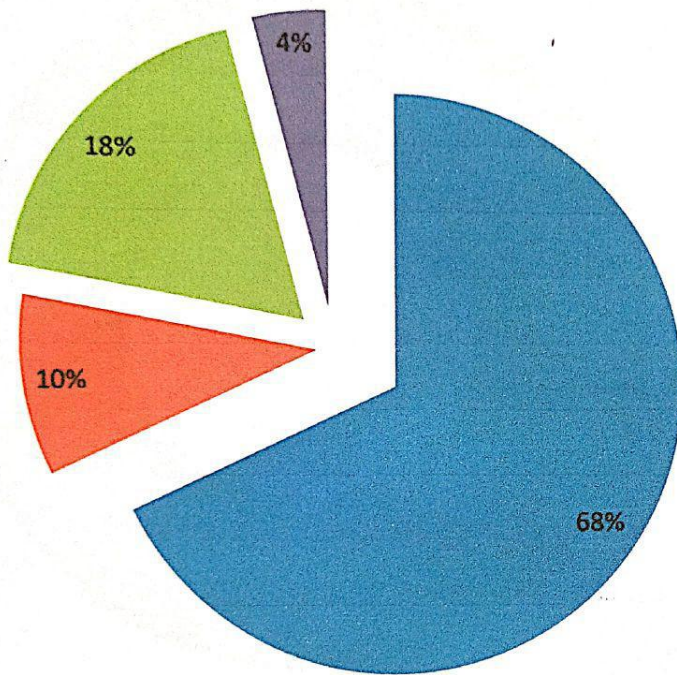

Q. No. 9 Do you recommend this college for your friends and relatives?

Q. No. 9

EXCELLENT: 68
VERY GOOD: 10
GOOD: 18
AVERAGE: 4

■ 1 ■ 2 ■ 3 ■ 4

Principal
Maratha Mandal's
Arts & Commerce College
Khanapur-591302 Dist. Belgaum