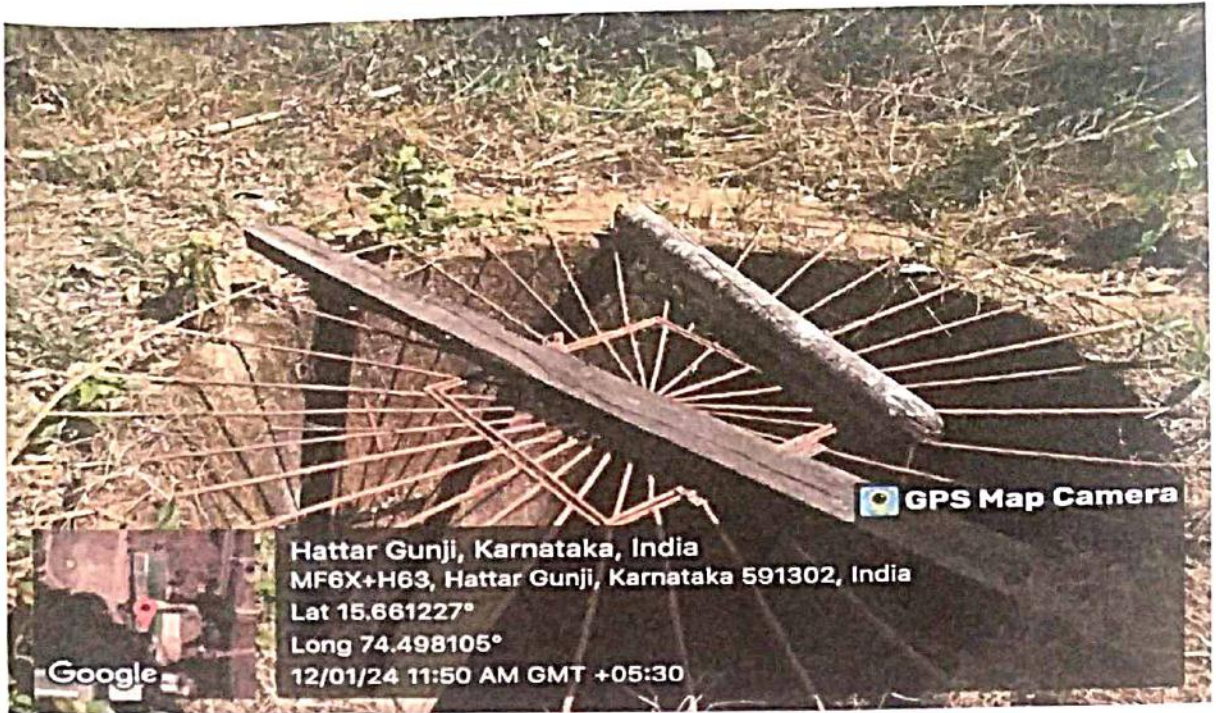

7.1.2 Water conservation - Water storage

Principal
Maratha Mandal's
Arts & Commerce College
Khanapur